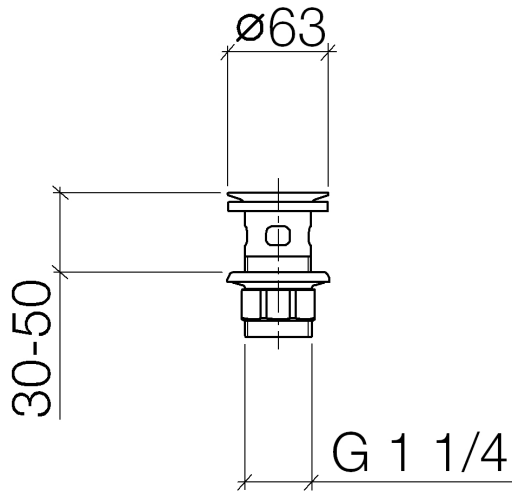

10 105 970

Fits: IMO, LULU, MADISON, MEM, TARA,
CL.1, LISSÉ, VAIA, META, CYO

	Brushed Bronze	10 105 970-42
	Chrome	10 105 970-00
	Brushed Platinum	10 105 970-06
	Platinum	10 105 970-08
	Durabross (23kt Gold)	10 105 970-09
	Dark Chrome	10 105 970-19
	Light Gold	10 105 970-26
	Brushed Light Gold	10 105 970-27
	Brushed Durabross (23kt Gold)	10 105 970-28
	Matte Black	10 105 970-33
	Brushed Champagne (22kt Gold)	10 105 970-46
	Champagne (22kt Gold)	10 105 970-47
	Brushed Chrome	10 105 970-93
	Brushed Dark Platinum	10 105 970-99

Grated waste 1 1/4" - Brushed Bronze

IMO

10 105 970

Only suitable for basins with an overflow.

10 105 970

10 105 970

Parts for other finishes can be found here: [Chrome](#)

Spare parts list

No.	Item Number	Name	Quantity used	Delivery time
1	09 11 01 027-42	cup	1	60
2	09 14 05 039 90	seal	1	2
3	09 14 03 025 90	seal	1	2
4	09 23 10 020-42	nut	1	60