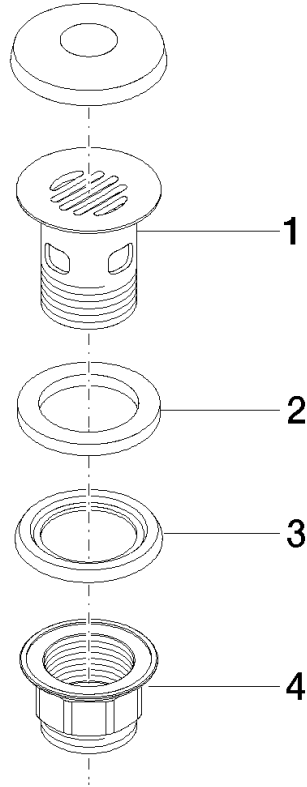

10 105 970

Fits: IMO, LULU, MADISON, MEM, TARA,
CL.1, LISSÉ, VAIA, META, CYO

	Brushed Bronze	10 105 970-42
	Chrome	10 105 970-00
	Brushed Platinum	10 105 970-06
	Platinum	10 105 970-08
	Durabross (23kt Gold)	10 105 970-09
	Dark Chrome	10 105 970-19
	Light Gold	10 105 970-26
	Brushed Light Gold	10 105 970-27
	Brushed Durabross (23kt Gold)	10 105 970-28
	Matte Black	10 105 970-33
	Brushed Champagne (22kt Gold)	10 105 970-46
	Champagne (22kt Gold)	10 105 970-47
	Brushed Chrome	10 105 970-93
	Brushed Dark Platinum	10 105 970-99

Grated waste 1 1/4" - Brushed Bronze

IMO

10 105 970

Only suitable for basins with an overflow.

10 105 970

10 105 970

Parts for other finishes can be found here: [Chrome](#)

Spare parts list

No.	Item Number	Name	Quantity used	Delivery time
1	09 11 01 027-42	cup	1	60
2	09 14 05 039 90	seal	1	2
3	09 14 03 025 90	seal	1	2
4	09 23 10 020-42	nut	1	60